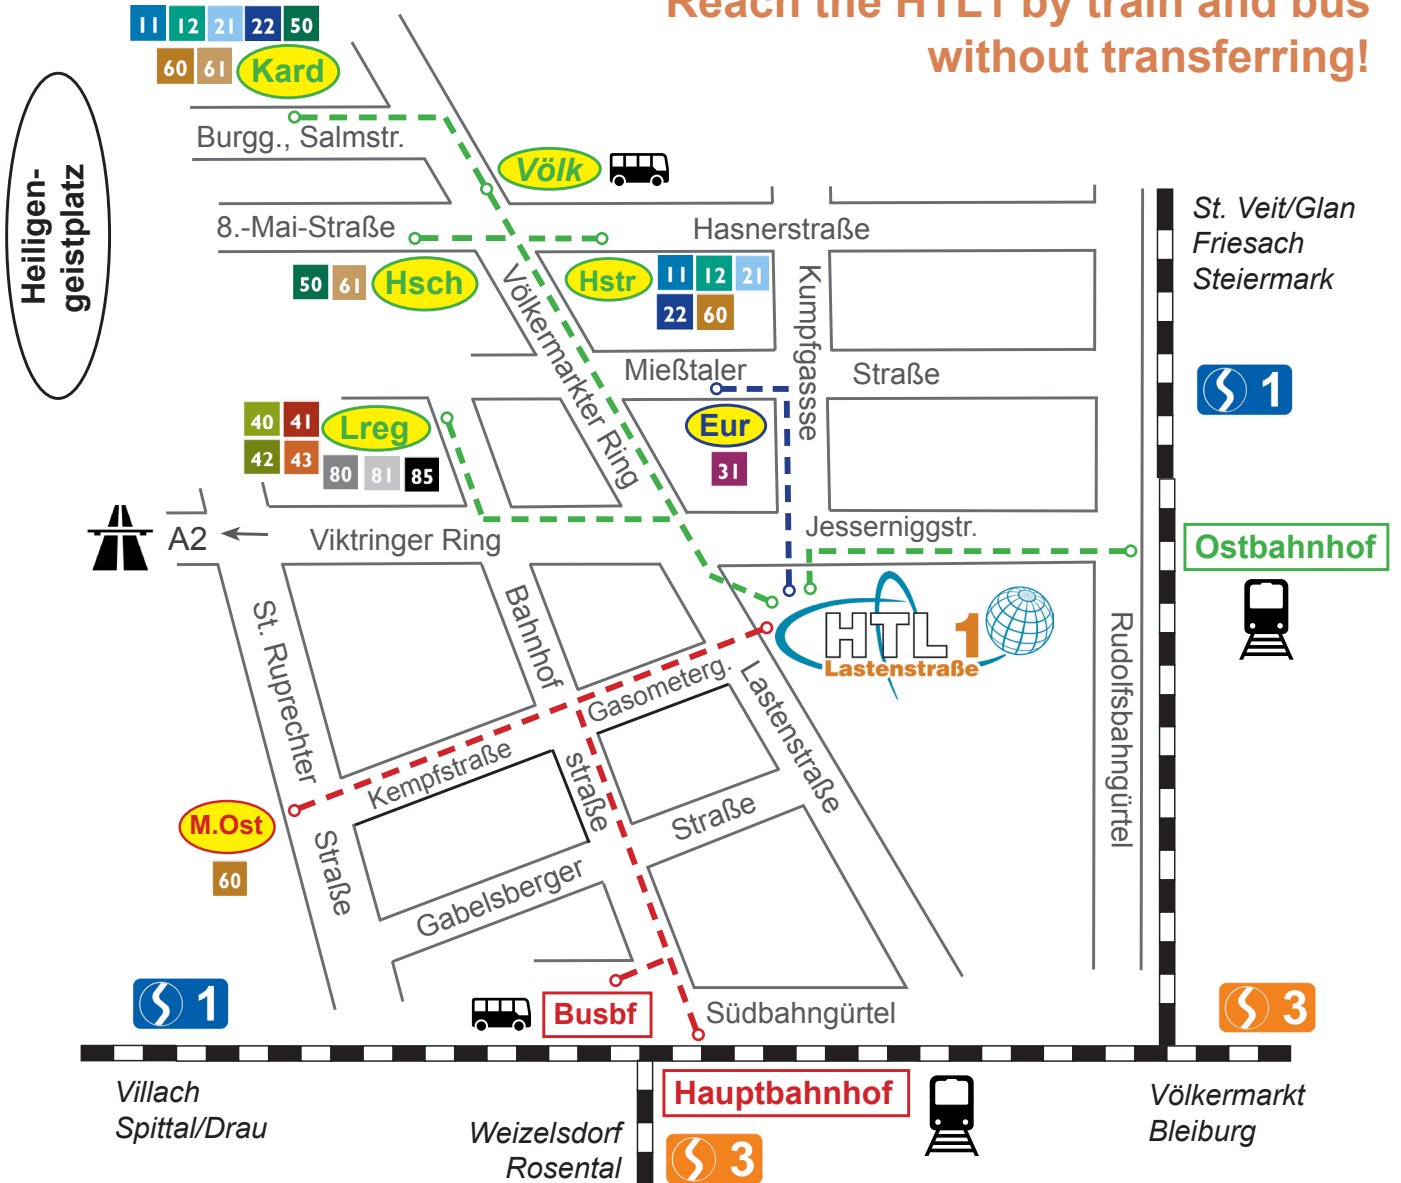

The direct way to
"The World of
Technology"

Reach the HTL1 by train and bus
without transferring!

2 MINUTES BY FOOT:

Eur ... Bus stop „Europagymnasium“: Line **31**

5 MINUTES BY FOOT:

Kard ... Bus stop „Kardinalplatz“: Lines **11 12 21 22 50 60 61**

Hsch ... Bus stop „Hasnerschule“: Lines **50 61**

Hstr ... Bus stop „Hasnerstraße“: Lines **11 12 21 22 60**

Lreg ... Bus stop „Landesregierung“: Lines **40 41 42 43 80 81 85**

Völk ... Bus stop „Völkemarkter Ring“: Regional busses

Ostbahnhof („East“ train station): Rapid transit train-line

8 MINUTES BY FOOT:

M.Ost ... Bus stop „Messe Ost“: Line **60**

Busbf ... **Busbahnhof** (bus station): Regional busses

Hauptbahnhof (Main train station): Rapid transit train-lines